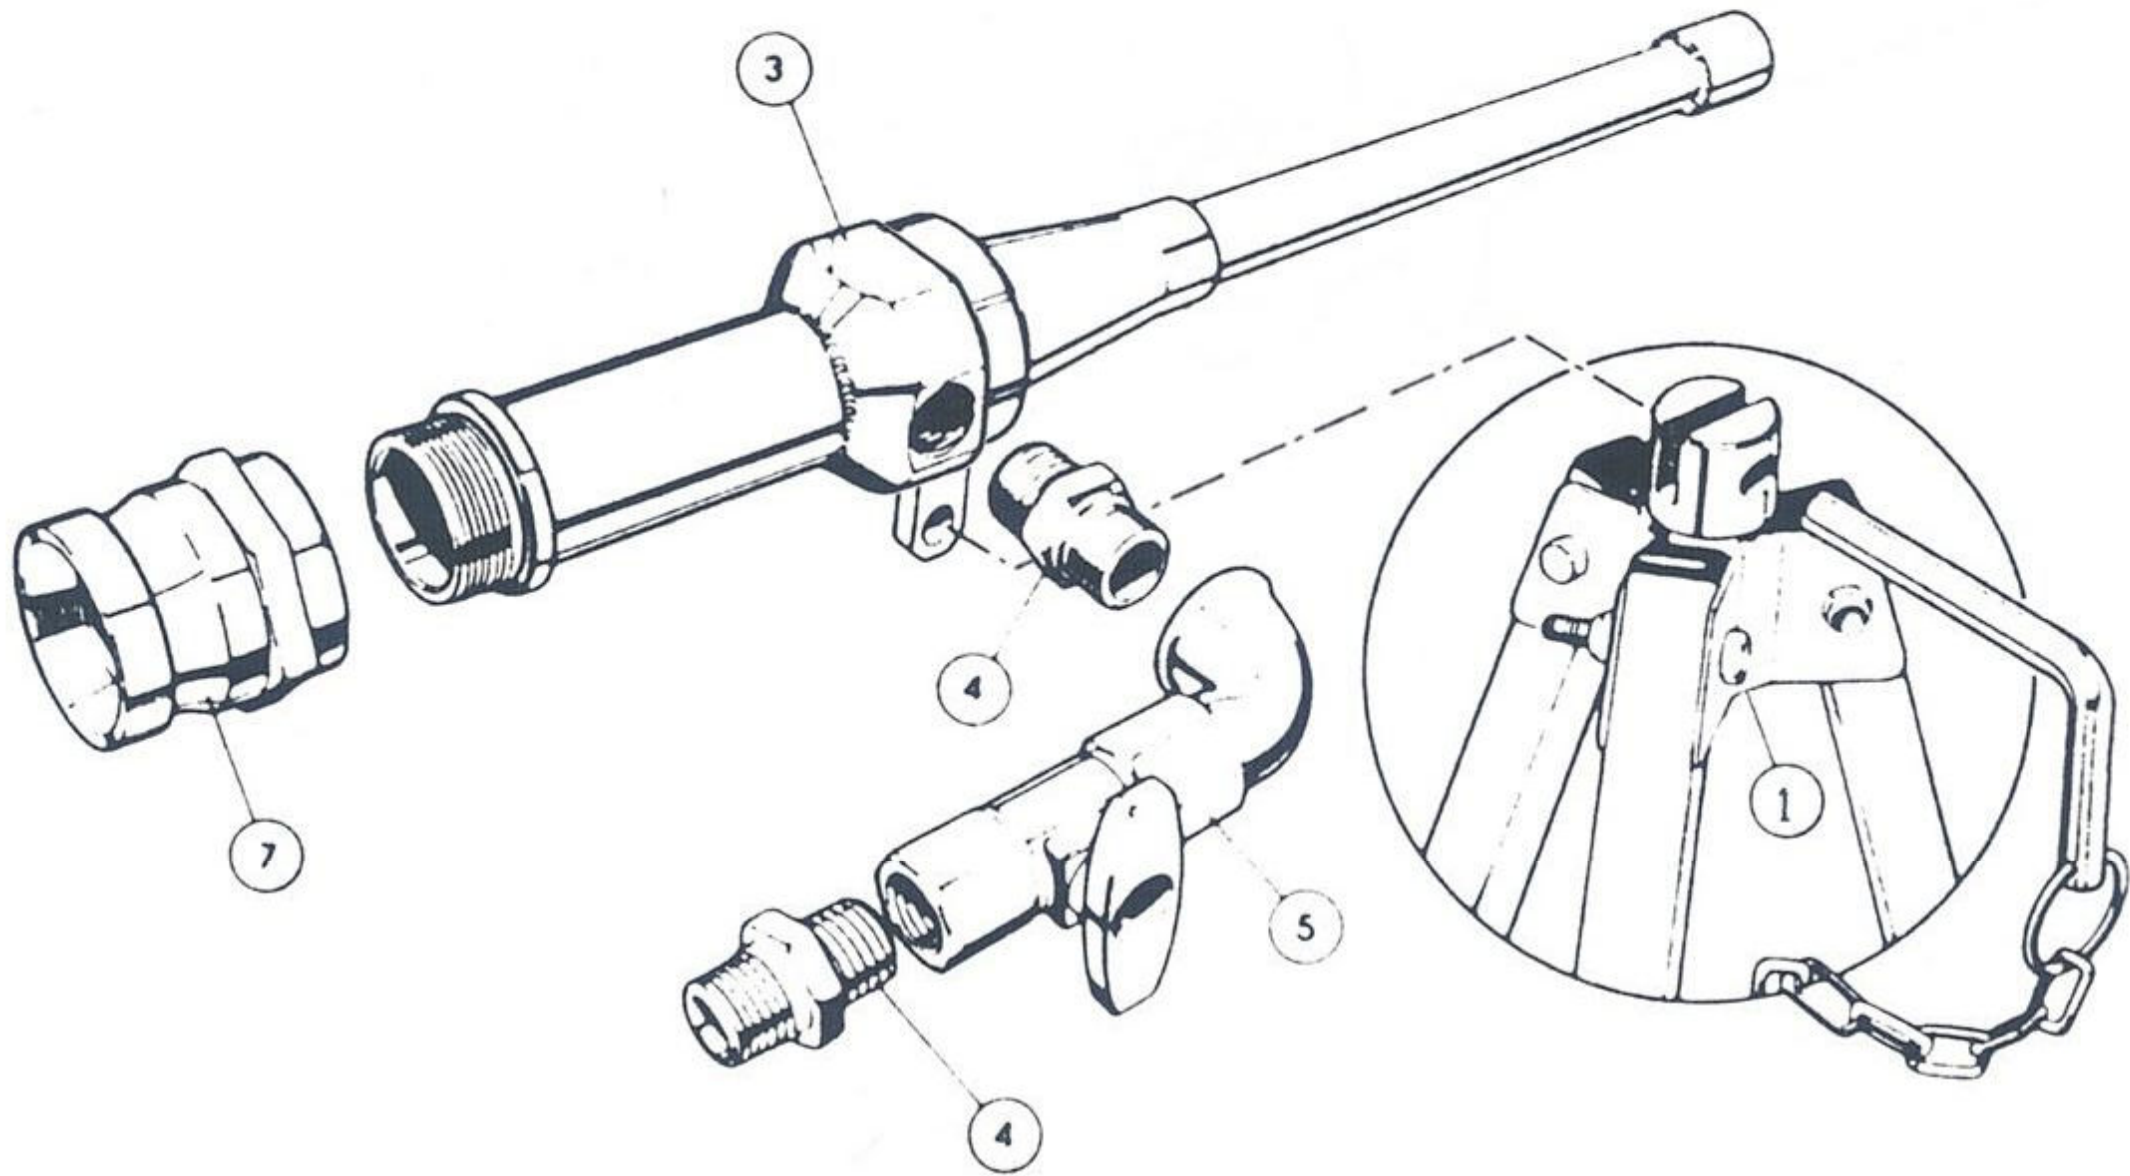

Item No:	Part No:	Description
1	342.HY02	Tripod
3	342.HY35	Main Body
4	342.HY16	Air inlet adapter
5	828.1000	Air inlet control valve
7	342.HY05	Instantaneous water hose adapter
7a	342.HY03	Water hose coupling 2½" x 2½"
7b	342.HY04	Water hose coupling 2½" x 2.0"